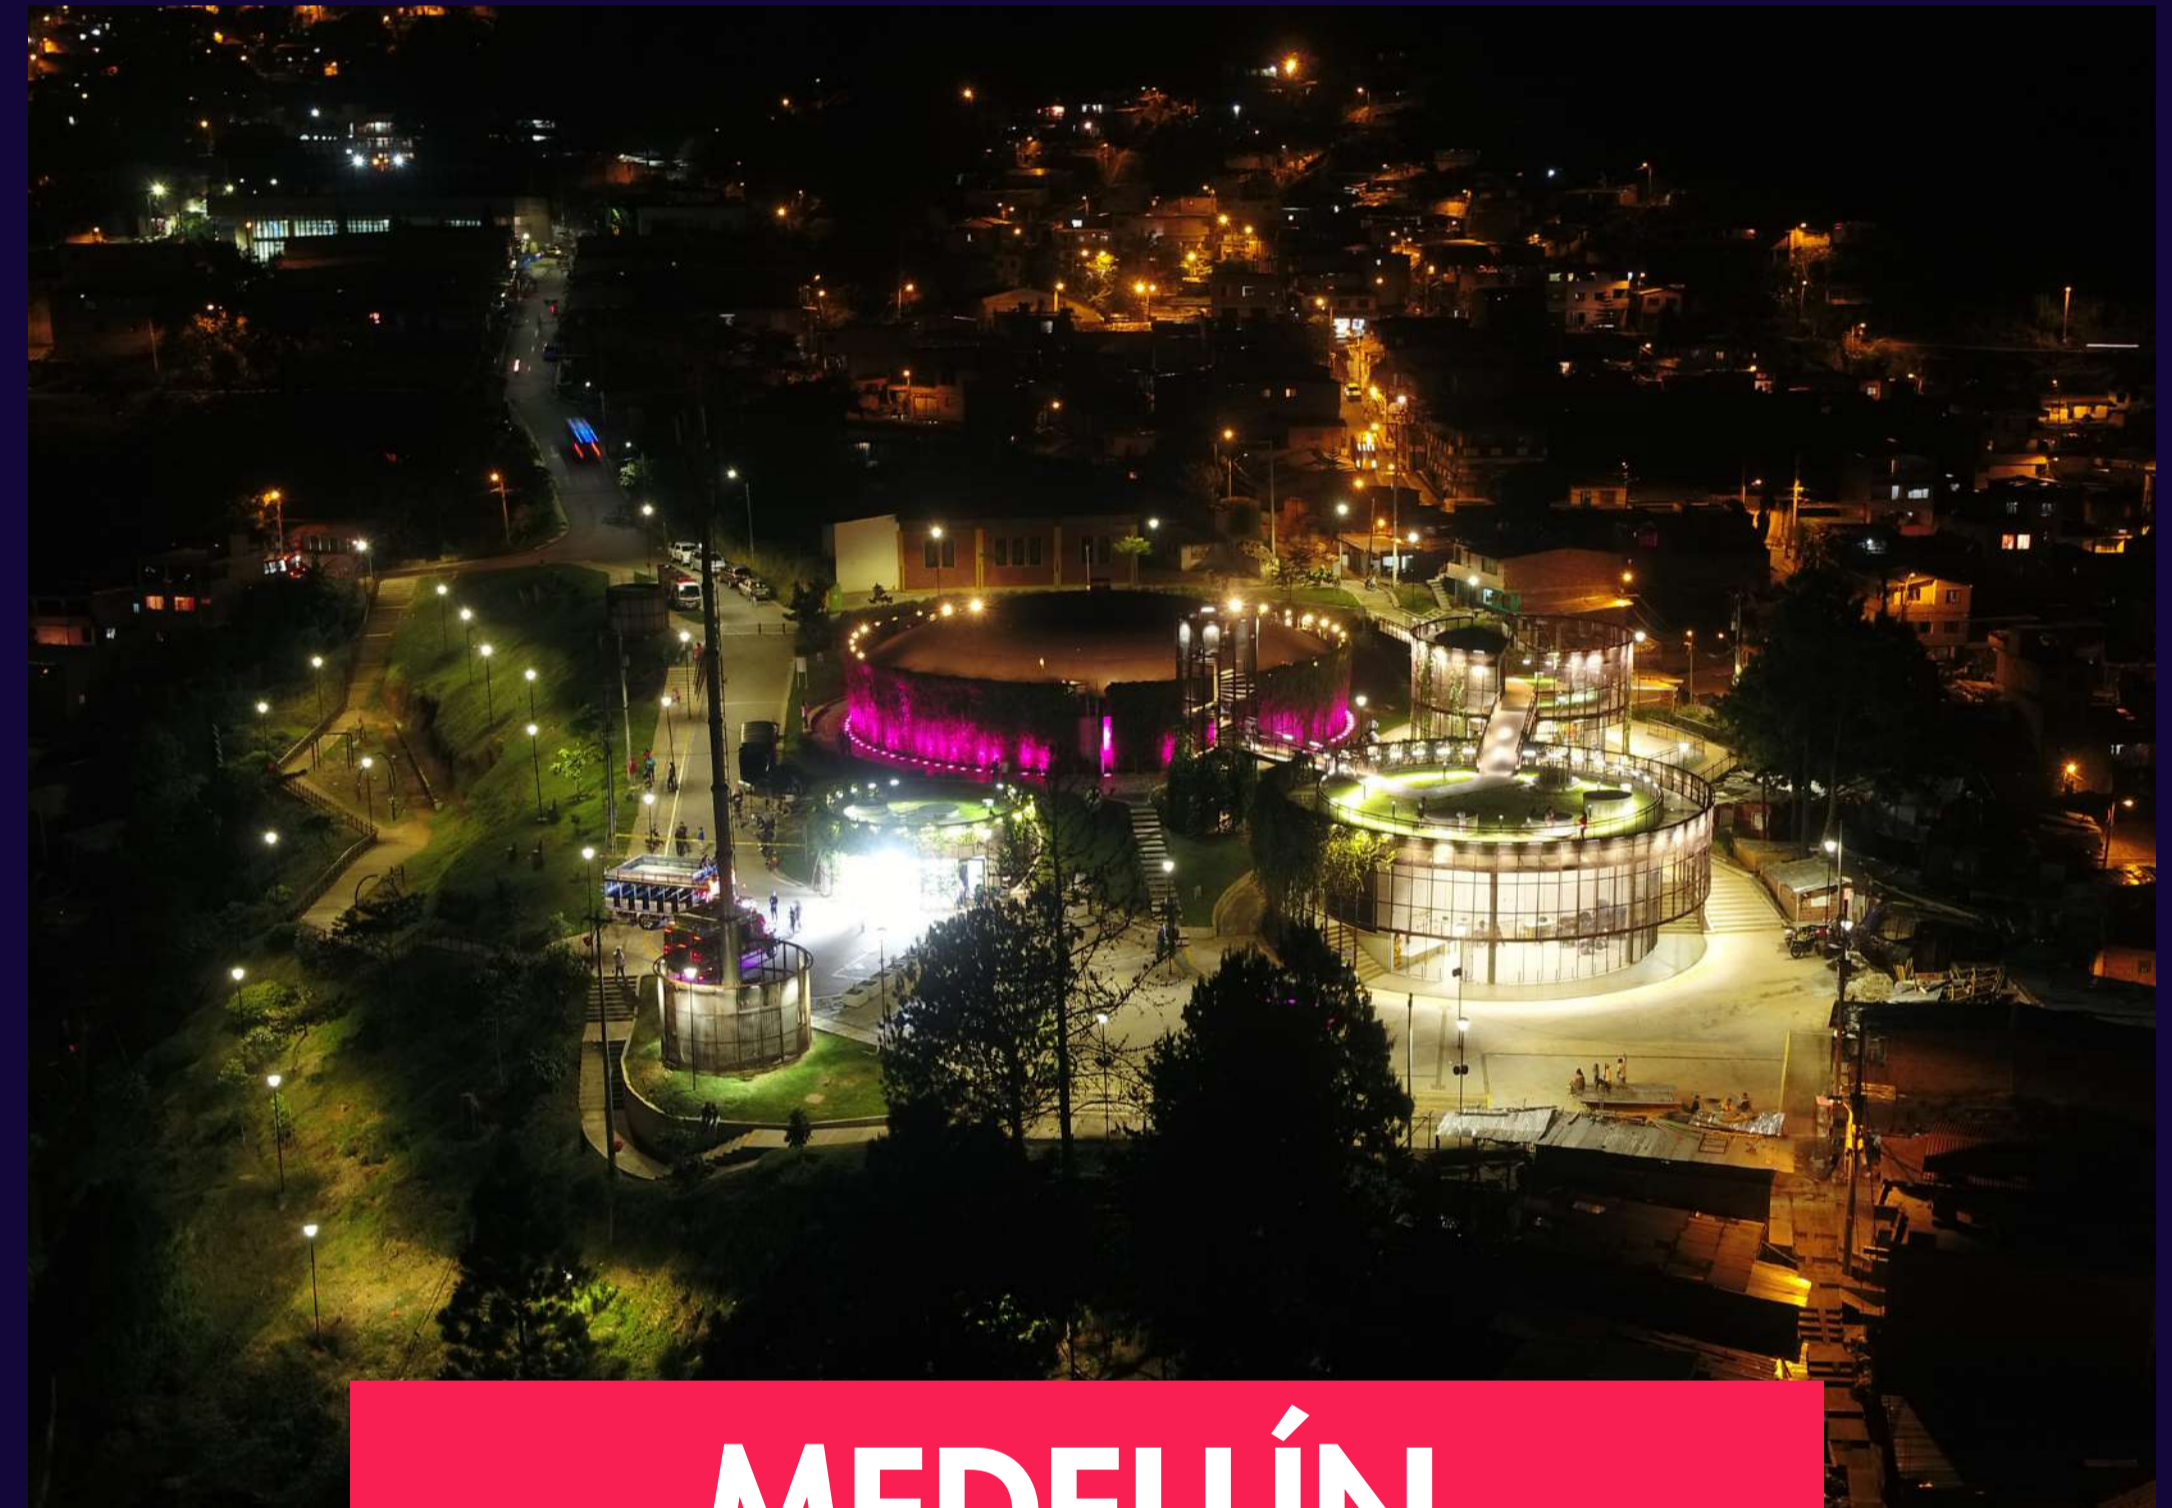

MEDELLÍN

F18 04104